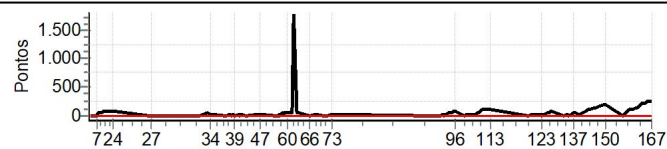

PC	Tp	Trc	DistPC	Ideal	Passagem	Pen	Erro	Pontos	NoPC	AtePC	
n° 6	A	PG	15	6°	B	PG	20	3°			
								Tot PG	35	Col.	5°

Etapa B	Num	18	Pen	0	PCZ	9	Total PP	5379	PG	20