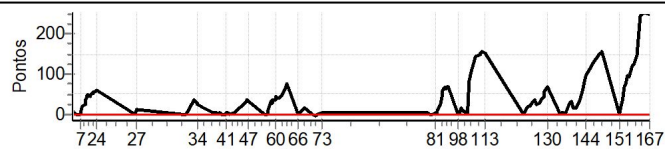

PC	Tp	Trc	DistPC	Ideal	Passagem	Pen	Erro	Pontos	NoPC	AtePC	
n° 5	A	PG	20	3°	B	PG	18	4°			
								Tot PG	38	Col.	3°

Etapa B	Num	36	Pen	0	PCZ	11	Total PP	5509	PG	18